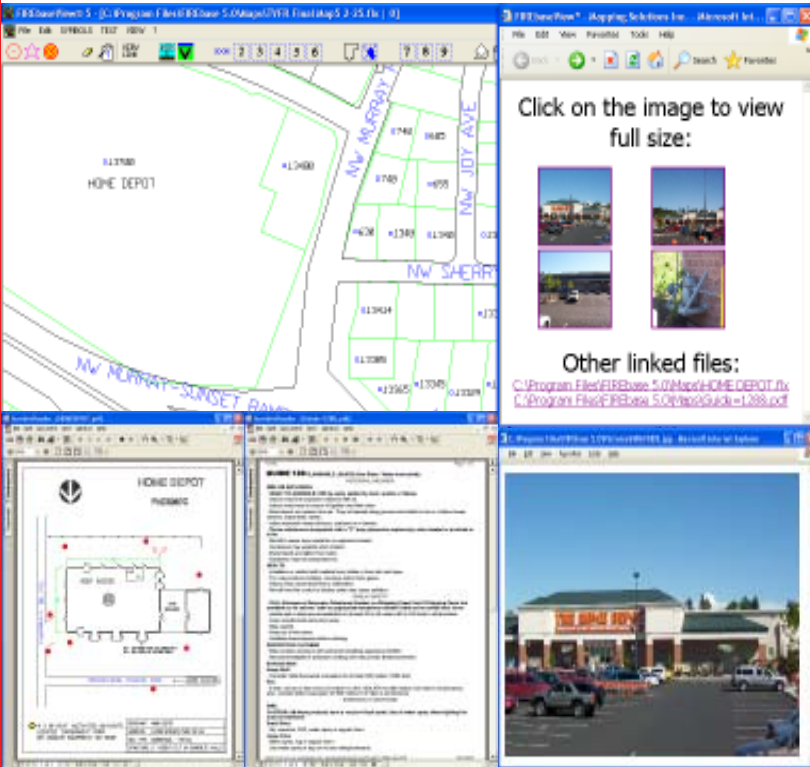

Mapping Solutions
INCORPORATED

FIREbaseView®

Call US! Toll Free **1.866.895.MAPS**

When seconds saved mean lives saved, **FIREbaseView® 5** saves you seconds.

When you're responding to an incident, you don't have time to frantically flip pages, or to sort through records in a database. You need information, and you need it now.

Pull up a predefined view, click on an address, and you're in command, with everything you need to know at your fingertips.

Review your routing notes, look over the floor plan, and see pictures of the structure, with just the click of the mouse. Mark an evacuation radius, see the surrounding area, highlight a trouble spot, and more, on the scene, at the moment.

Features

- Find Street Command
- Mouse Wheel Dynamic Zoom & Pan
- DOT Guide Evacuation Radius Button
- Address Marker Button
- Highlighting
- Pre-Defined Zooms
- One Click Multiple Linked Files
 - Pre-Fire Plans
 - Digital Pictures
 - Other Linked info.

"Mapping Your World Since 1981"